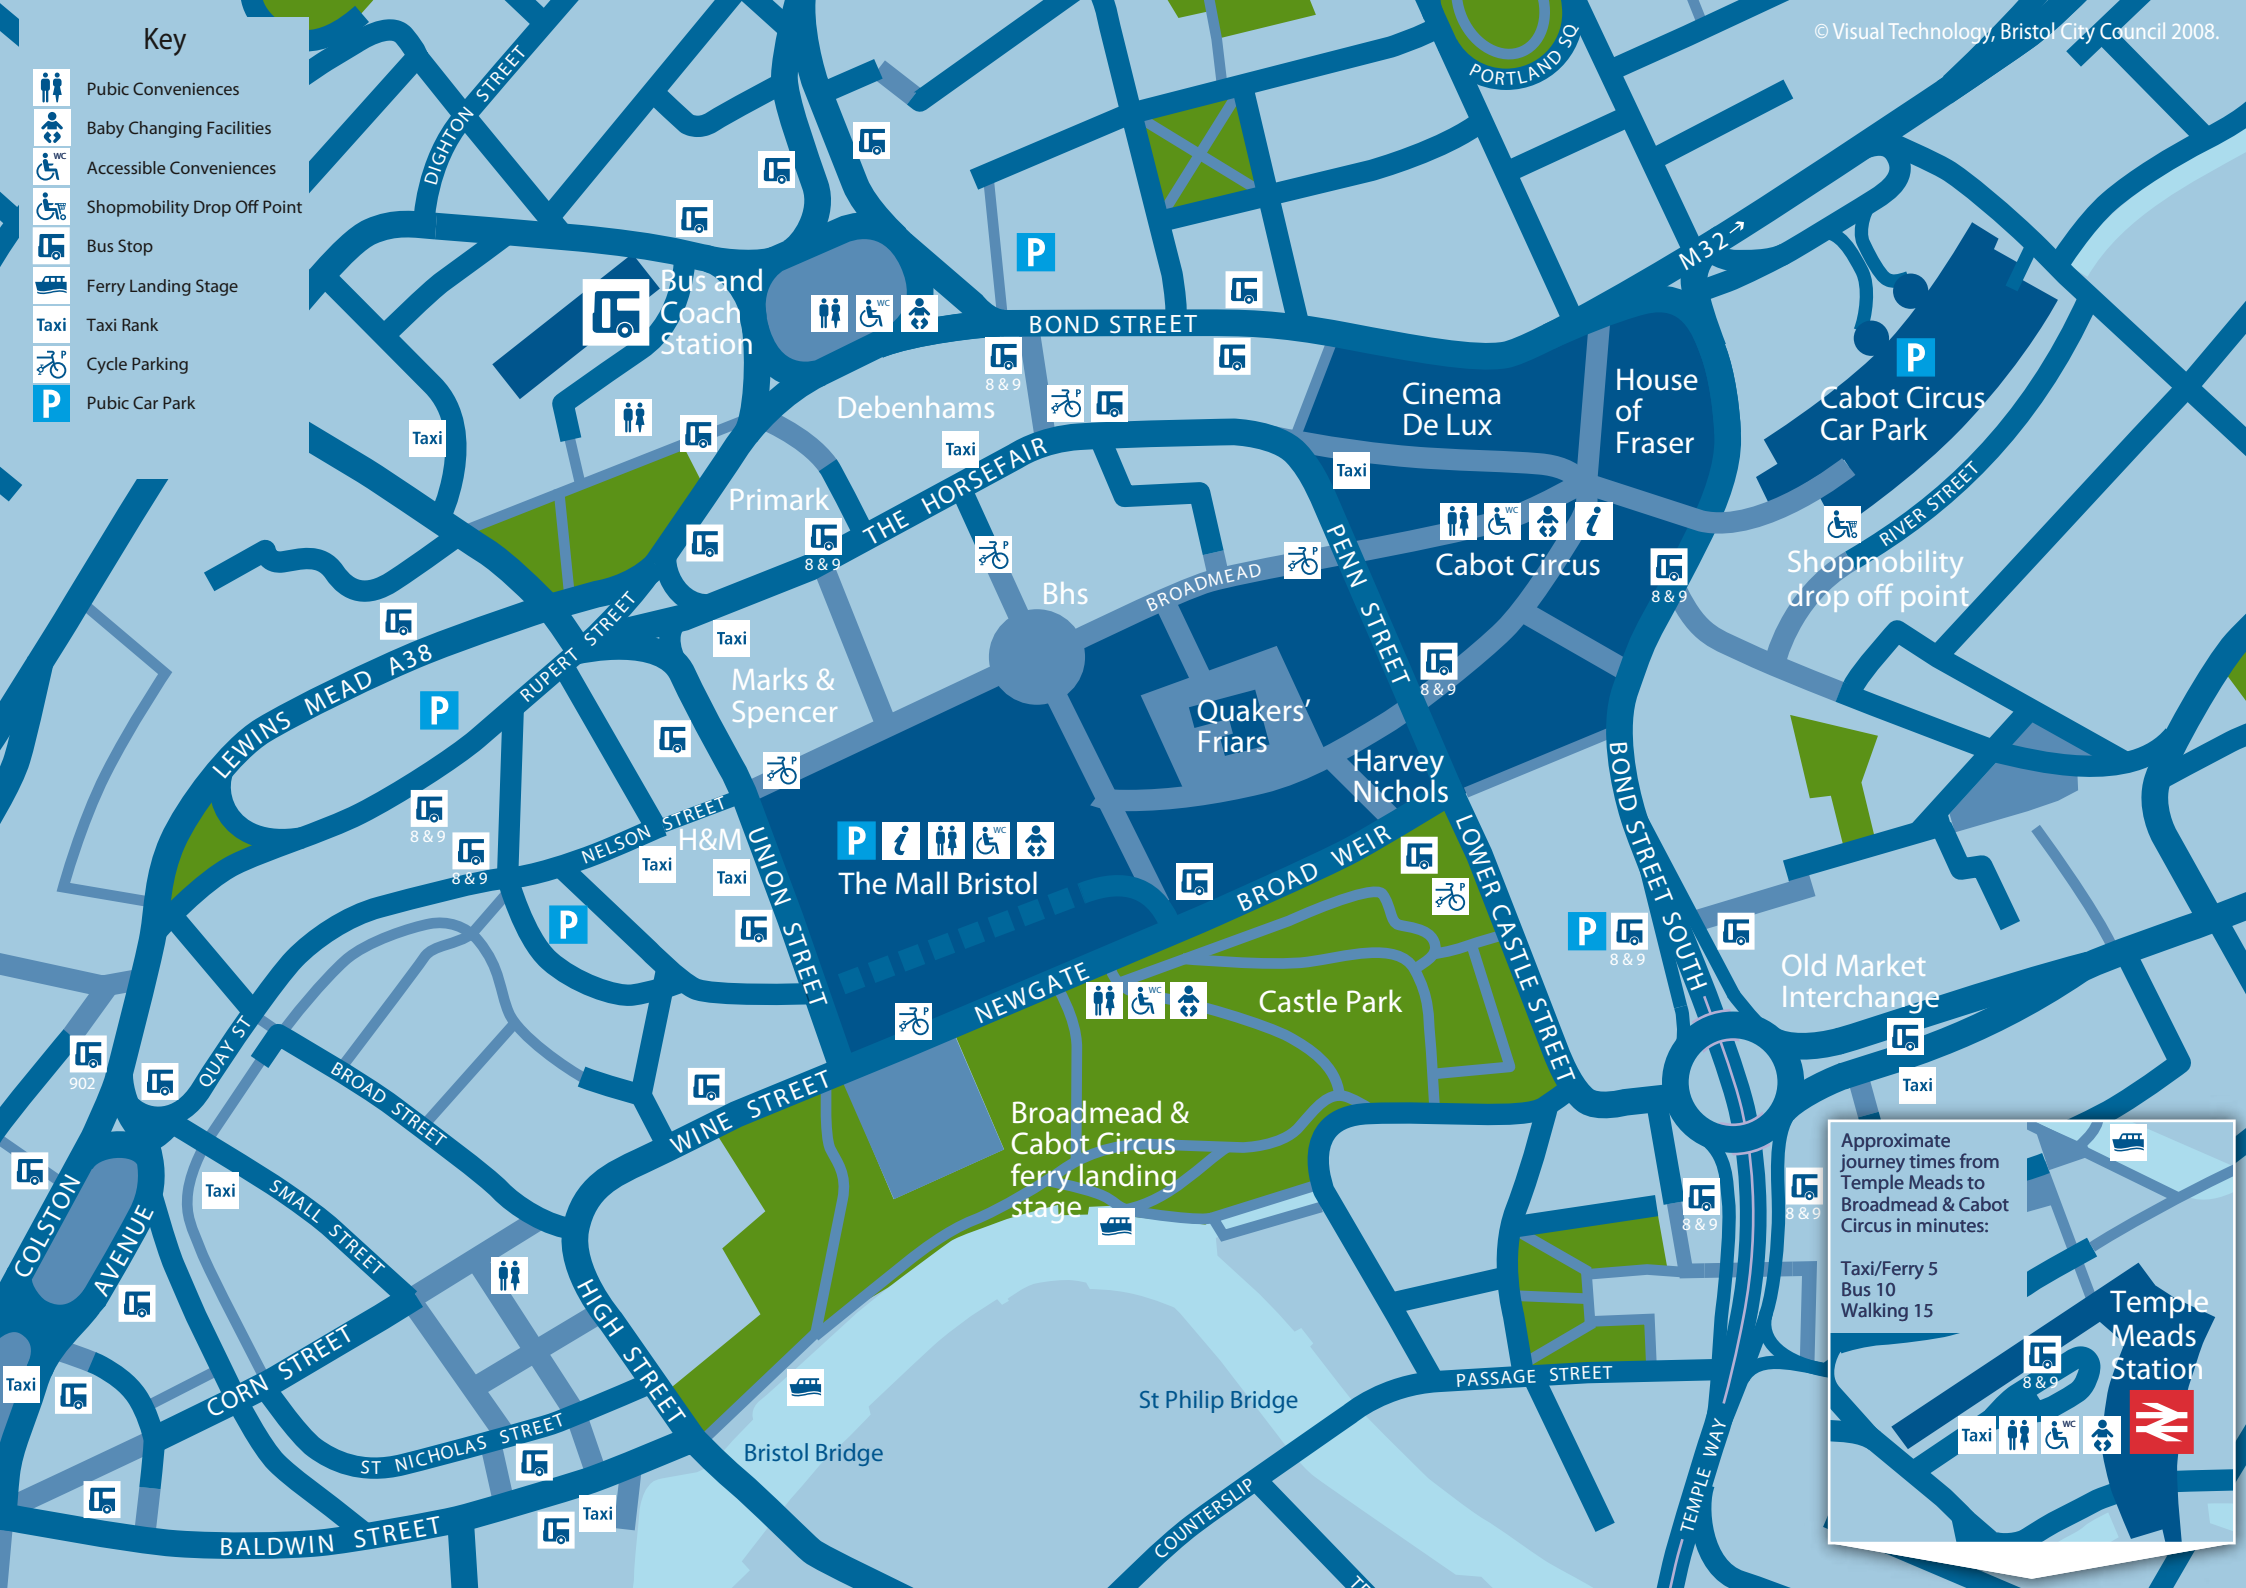

Key

-  Pubic Conveniences
-  Baby Changing Facilities
-  Accessible Conveniences
-  Shopmobility Drop Off Point
-  Bus Stop
-  Ferry Landing Stage
-  Taxi Rank
-  Cycle Parking
-  Pubic Car Park

Approximate journey times from Temple Meads to Broadmead & Cabot Circus in minutes:

- Taxi/Ferry 5
- Bus 10
- Walking 15

Temple Meads Station